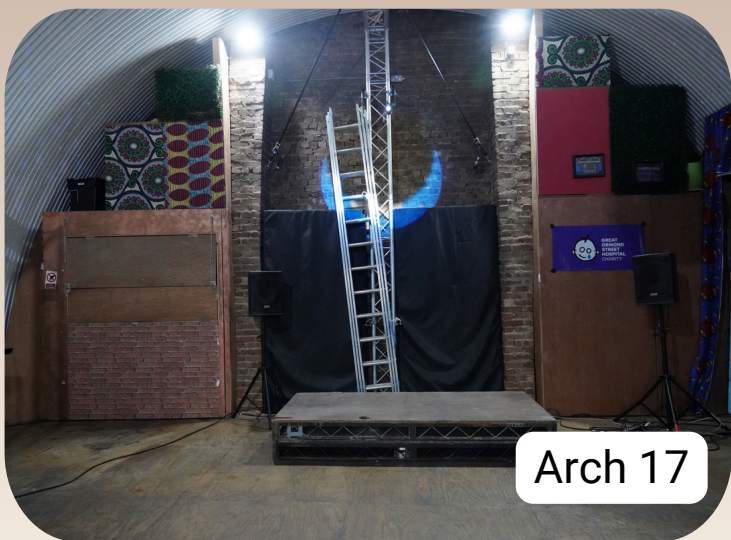

Filming + Photography Location

Address - Arch 18 Valentia Place, Brixton, SW9 8PJ

Spaces - Arch 17 and 555

Location - 5 min walk from Brixton Station

Contact name - Jeroen van Dooren

Position - Venue manager

Email - hello@bureauofsillyideas.com

Website - Bureauofsillyideas.com

Availability

Days of week - Monday-Sunday

Times of day - 10am-11pm

Arch 17

Facilities & amenities

- **Size:** Length: 7m x Width: 8m
- **Capacity:** 64 people
- **Power cables** - 8 x 13amp plugs
- **Wifi** - Yes
- **Lighting** - LED lights
- **Other** - Fridge/Freezer

P.O.A

-making sensible use of silly-

@Bureau_of_silly_ideas

Arch 17