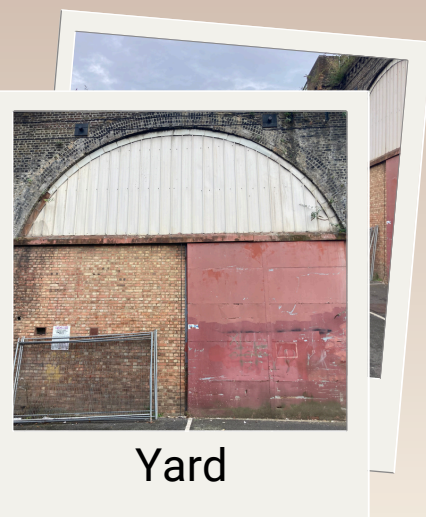

P.O.A

-making sensible use of silly-

@Bureau_of_silly_ideas

Yard